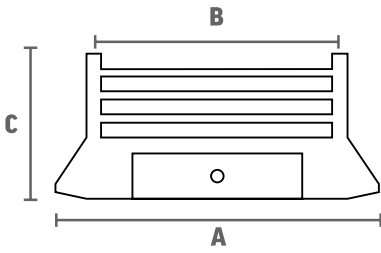

AP11 ASHPAN

Tapered - 12½"(W) x 7½"(D)

AP14 ASHPAN

Small square - 8"(W) x 7"(D)
(for use with G2, G14)

AP18 ASHPAN

Tapered for 18" back - 14½"(W) x 8½"(D)

A2 ASHPAN COVER

18½"(W) x 5½"(H)

DIMENSIONS

- A Maximum Width
- B Width between centre of uprights
- C Height

B1 FREE STANDING BAR

A:18" B:16½" C:11½"

B3 FREE STANDING BAR

A:21" B:17½" C:10½"

B5F FREE STANDING BAR

A:19½" B:16½" C:10½"