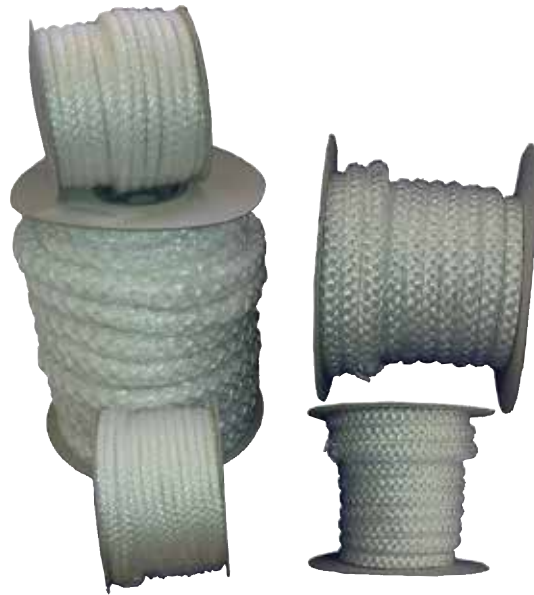

Register Plate with two access hatches available in the following sizes; 1220mm x 405mm, 1075 x 380mm and 810mm x 380mm

ROPE ADHESIVE - 50ML

Register Plate with two access hatches available in the following sizes; 1220mm x 405mm, 1075 x 380mm and 810mm x 380mm

ROPE KIT

5 metres high temperature rope seal and 30ml rope adhesive available in 6mm, 8mm, 9mm, 10mm and 12mm

ROPE ROLLS

25 metre rope rolls available in the following sizes; 6mm, 8mm, 9mm, 10mm and 12mm